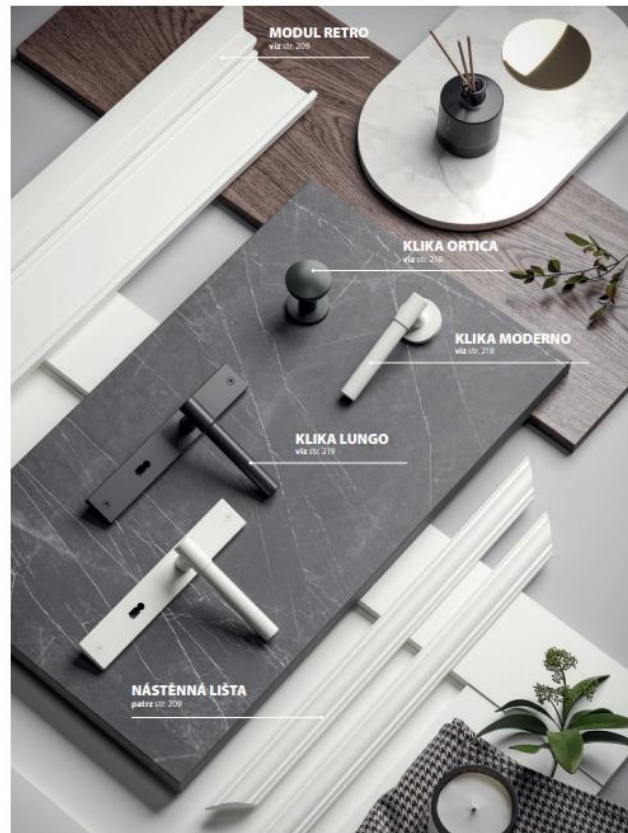

Vyberte si nadčasovou klasiku

KLASIKA